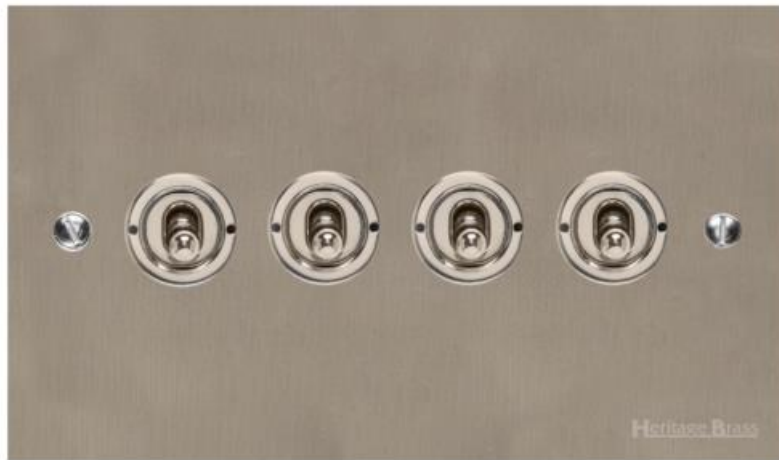

Heritage Brass

Richmond Elite Low Profile Range - Satin Nickel

4 Gang 2-Way Classic Toggle Switch - LP5.1430.SN

Range	Richmond Elite Low Profile Range
Product	Richmond Elite Range Satin Nickel Switches & Sockets, LP5
Insert Type	4 Gang 2-Way Classic Toggle Switch
Plate Finish	Satin Nickel
Switch Colour	Satin Nickel
Body and Switch Trim	Trimless
Height	86 mm
Width	147 mm
Fixing Hole Centres	Box Fixing = 120.6 mm
Minimum Box Depth	35
Current	20 Amp
Voltage	230 V
Power	-
Terminal Capacity	4 mm ²
Earth Terminal Capacity	5 mm ²
Product Class 1	Face plate must be earthed
Ambient Operating Temperature	-5°C - 40°C
Recommended Location	Indoor use only
Standard	BS EN 60669-1