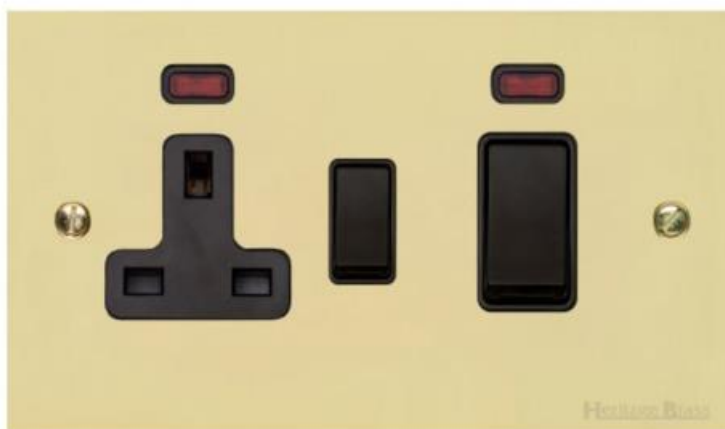

Heritage Brass

Richmond Elite Low Profile Range - Satin Brass

45A Cooker Unit + 13A Socket - LP44.862.BK

Range	Richmond Elite Low Profile Range
Product	Richmond Elite Range Satin Brass Switches & Sockets, LP44
Insert Type	45A Cooker Unit + 13A Socket
Plate Finish	Satin Brass
Switch Colour	Black
Body and Switch Trim	Black
Height	86 mm
Width	147 mm
Fixing Hole Centres	Box Fixing = 120.6 mm
Minimum Box Depth	48
Current	45 Amp
Voltage	230 V
Power	-
Terminal Capacity	4 mm ²
Earth Terminal Capacity	5 mm ²
Product Class 1	Face plate must be earthed
Ambient Operating Temperature	-5Â°C - 40Â°C
Recommended Location	Indoor use only
Standard	BS 4177, BS 1363