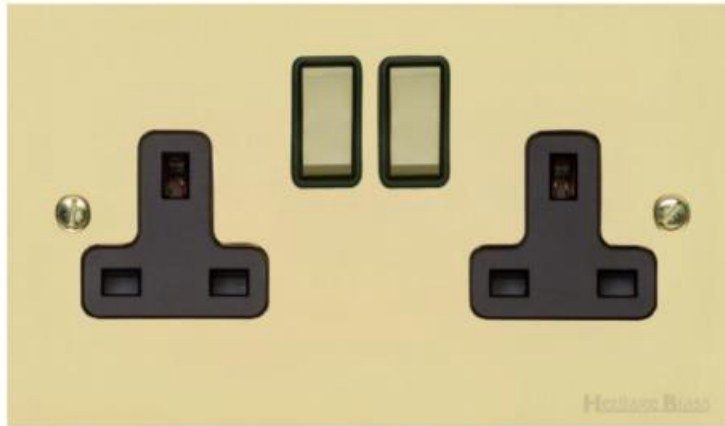

Heritage Brass

Richmond Elite Low Profile Range - Satin Brass

Double Socket (13 Amp) - LP44.850.SBBK

Range	Richmond Elite Low Profile Range
Product	Richmond Elite Range Satin Brass Switches & Sockets, LP44
Insert Type	Double Socket (13 Amp)
Plate Finish	Satin Brass
Switch Colour	Satin Brass
Body and Switch Trim	Black
Height	86 mm
Width	147 mm
Fixing Hole Centres	Box Fixing = 120.6 mm
Minimum Box Depth	35
Current	13 Amp
Voltage	230 V
Power	-
Terminal Capacity	4 mm ²
Earth Terminal Capacity	5 mm ²
Product Class 1	Face plate must be earthed
Ambient Operating Temperature	-5Â°C - 40Â°C
Recommended Location	Indoor use only
Standard	BS 1363