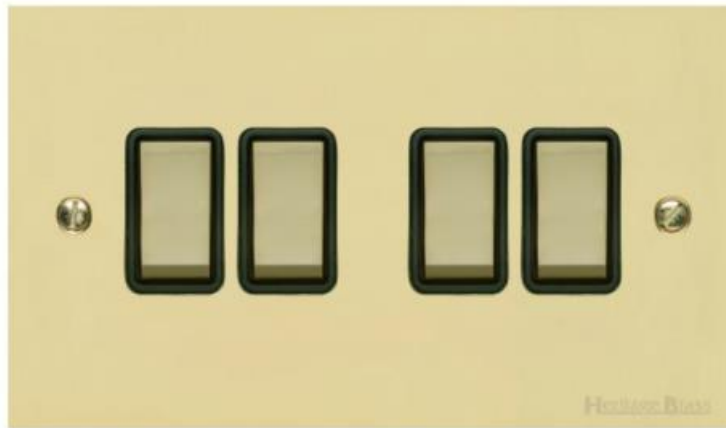

## Richmond Elite Low Profile Range - Satin Brass

### 4 Gang 2-Way Rocker Switch - LP44.830.SBBK

<b>Range</b>	Richmond Elite Low Profile Range
<b>Product</b>	Richmond Elite Range Satin Brass Switches & Sockets, LP44
<b>Insert Type</b>	4 Gang 2-Way Rocker Switch
<b>Plate Finish</b>	Satin Brass
<b>Switch Colour</b>	Satin Brass
<b>Body and Switch Trim</b>	Black
<b>Height</b>	86 mm
<b>Width</b>	147 mm
<b>Fixing Hole Centres</b>	Box Fixing = 120.6 mm
<b>Minimum Box Depth</b>	25
<b>Current</b>	10 Amp
<b>Voltage</b>	230 V
<b>Power</b>	-
<b>Terminal Capacity</b>	4 mm <sup>2</sup>
<b>Earth Terminal Capacity</b>	5 mm <sup>2</sup>
<b>Product Class 1</b>	Face plate must be earthed
<b>Ambient Operating Temperature</b>	-5Â°C - 40Â°C
<b>Recommended Location</b>	Indoor use only
<b>Standard</b>	BS EN 60669-1