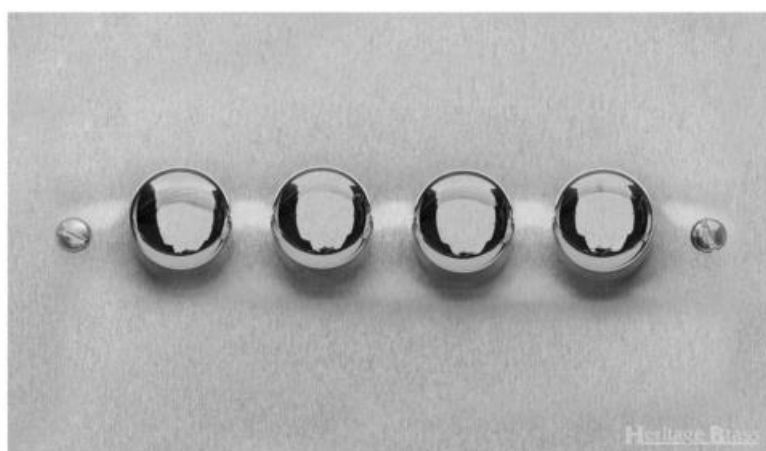

Heritage Brass

Richmond Elite Low Profile Range - Satin Chrome

4G Multi Location Secondary Dimmer - LP3.874.MLS

Range	Richmond Elite Low Profile Range
Product	Richmond Elite Range Satin Chrome Switches & Sockets, LP3
Insert Type	4G Multi Location Secondary Dimmer
Plate Finish	Satin Chrome
Switch Colour	Satin Chrome
Body and Switch Trim	Trimless
Height	86 mm
Width	147 mm
Fixing Hole Centres	Box Fixing = 120.6 mm
Minimum Box Depth	35
Current	-
Voltage	230 V
Power	Max 100 W - 10 Lamps
Terminal Capacity	4 mm ²
Earth Terminal Capacity	5 mm ²
Product Class 1	Face plate must be earthed
Ambient Operating Temperature	-5Å°C - 40Å°C
Recommended Location	Indoor use only
Standard	BSEN60669-2-1