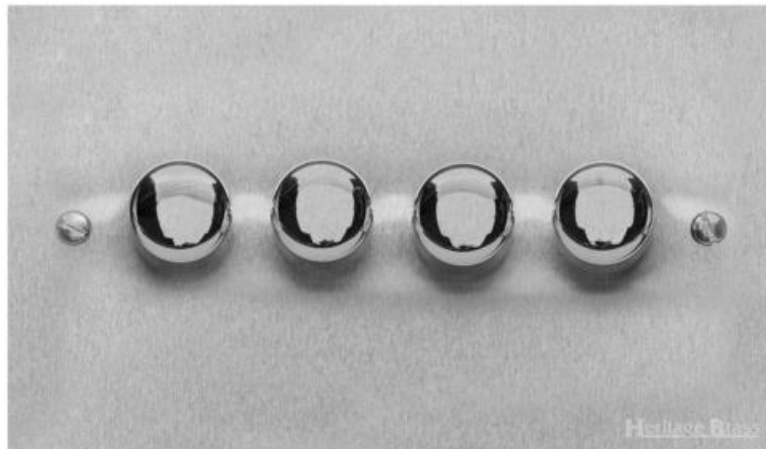

## Richmond Elite Low Profile Range - Satin Chrome

4G Multi Location Primary Dimmer - LP3.874.MLP

<b>Range</b>	Richmond Elite Low Profile Range
<b>Product</b>	Richmond Elite Range Satin Chrome Switches & Sockets, LP3
<b>Insert Type</b>	4G Multi Location Primary Dimmer
<b>Plate Finish</b>	Satin Chrome
<b>Switch Colour</b>	Satin Chrome
<b>Body and Switch Trim</b>	Trimless
<b>Height</b>	86 mm
<b>Width</b>	147 mm
<b>Fixing Hole Centres</b>	Box Fixing = 120.6 mm
<b>Minimum Box Depth</b>	35
<b>Current</b>	-
<b>Voltage</b>	230 V
<b>Power</b>	Max 100 W - 10 Lamps
<b>Terminal Capacity</b>	4 mm <sup>2</sup>
<b>Earth Terminal Capacity</b>	5 mm <sup>2</sup>
<b>Product Class 1</b>	Face plate must be earthed
<b>Ambient Operating Temperature</b>	-5Å°C - 40Å°C
<b>Recommended Location</b>	Indoor use only
<b>Standard</b>	BSEN60669-2-1