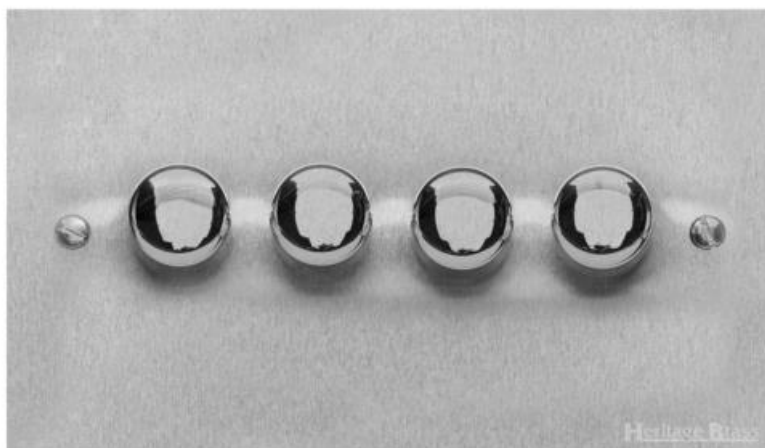

Heritage Brass

Richmond Elite Low Profile Range - Satin Chrome

4 Gang Dimmer 400 watts(Compatible with halogen/ incandescent bulbs) - LP3.874.400

Range	Richmond Elite Low Profile Range
Product	Richmond Elite Range Satin Chrome Switches & Sockets, LP3
Insert Type	4 Gang Dimmer 400 watts(Compatible with halogen/ incandescent bulbs)
Plate Finish	Satin Chrome
Switch Colour	Satin Chrome
Body and Switch Trim	Trimless
Height	86 mm
Width	147 mm
Fixing Hole Centres	Box Fixing = 120.6 mm
Minimum Box Depth	35
Current	-
Voltage	230 V
Power	60 W - 400 W Leading Edge
Terminal Capacity	4 mm ²
Earth Terminal Capacity	5 mm ²
Product Class 1	Face plate must be earthed
Ambient Operating Temperature	-5°C - 40°C
Recommended Location	Indoor use only
Standard	BS EN 55014, BS EN 60669-2-1