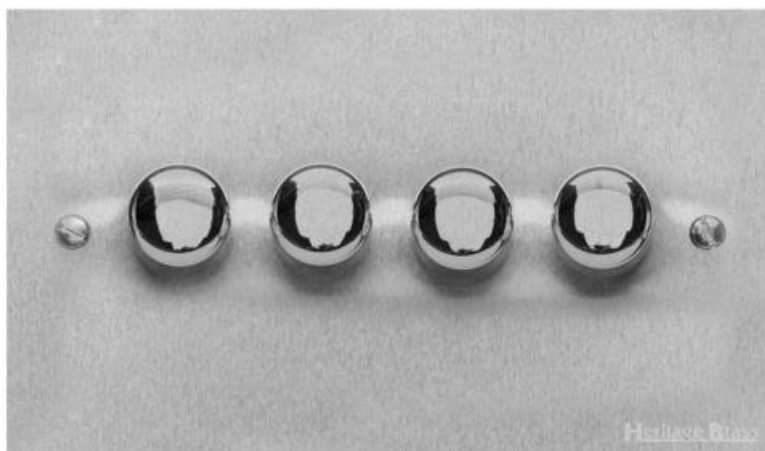

Heritage Brass

Richmond Elite Low Profile Range - Satin Chrome

4 Gang Dimmer 250 watts (Compatible with halogen/ incandescent bulbs) - LP3.874.250

Range	Richmond Elite Low Profile Range
Product	Richmond Elite Range Satin Chrome Switches & Sockets, LP3
Insert Type	4 Gang Dimmer 250 watts (Compatible with halogen/ incandescent bulbs)
Plate Finish	Satin Chrome
Switch Colour	Satin Chrome
Body and Switch Trim	Trimless
Height	86 mm
Width	147 mm
Fixing Hole Centres	Box Fixing = 120.6 mm
Minimum Box Depth	35
Current	-
Voltage	230 V
Power	40 W - 250 W Leading Edge
Terminal Capacity	4 mm ²
Earth Terminal Capacity	5 mm ²
Product Class 1	Face plate must be earthed
Ambient Operating Temperature	-5°C - 40°C
Recommended Location	Indoor use only
Standard	BS EN 55014, BS EN 60669-2-1