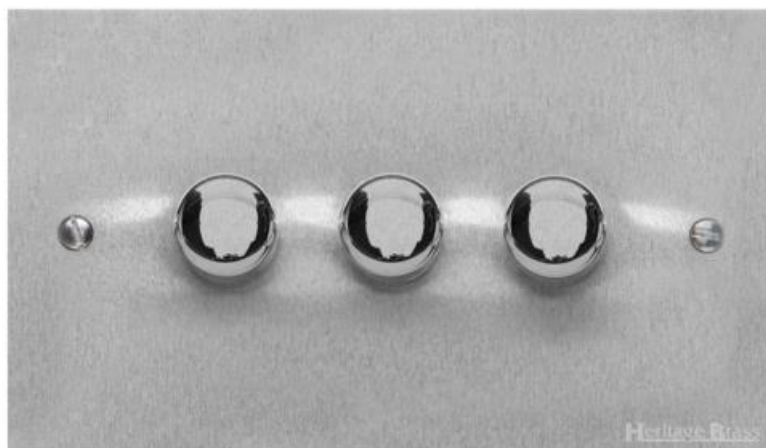

## Richmond Elite Low Profile Range - Satin Chrome 3 Gang TED Dimmer (Compatible with LED Lamps) - LP3.873.TED

<b>Range</b>	Richmond Elite Low Profile Range
<b>Product</b>	Richmond Elite Range Satin Chrome Switches & Sockets, LP3
<b>Insert Type</b>	3 Gang TED Dimmer (Compatible with LED Lamps)
<b>Plate Finish</b>	Satin Chrome
<b>Switch Colour</b>	Satin Chrome
<b>Body and Switch Trim</b>	Trimless
<b>Height</b>	86 mm
<b>Width</b>	147 mm
<b>Fixing Hole Centres</b>	Box Fixing = 120.6 mm
<b>Minimum Box Depth</b>	35
<b>Current</b>	-
<b>Voltage</b>	230 V
<b>Power</b>	Max 120 W - 10 Lamps Trailing Edge
<b>Terminal Capacity</b>	4 mm <sup>2</sup>
<b>Earth Terminal Capacity</b>	5 mm <sup>2</sup>
<b>Product Class 1</b>	Face plate must be earthed
<b>Ambient Operating Temperature</b>	-5°C - 40°C
<b>Recommended Location</b>	Indoor use only
<b>Standard</b>	BS EN 55014, BS EN 60669-2-1