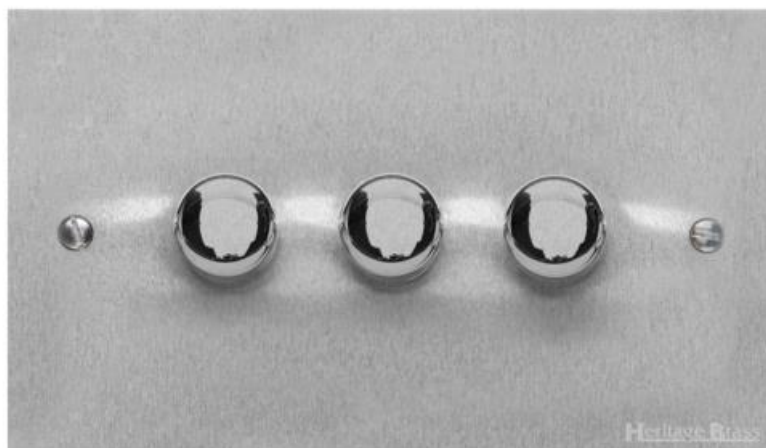

## Richmond Elite Low Profile Range - Satin Chrome

3G Multi Location Secondary Dimmer - LP3.873.MLS

<b>Range</b>	Richmond Elite Low Profile Range
<b>Product</b>	Richmond Elite Range Satin Chrome Switches & Sockets, LP3
<b>Insert Type</b>	3G Multi Location Secondary Dimmer
<b>Plate Finish</b>	Satin Chrome
<b>Switch Colour</b>	Satin Chrome
<b>Body and Switch Trim</b>	Trimless
<b>Height</b>	86 mm
<b>Width</b>	147 mm
<b>Fixing Hole Centres</b>	Box Fixing = 120.6 mm
<b>Minimum Box Depth</b>	35
<b>Current</b>	-
<b>Voltage</b>	230 V
<b>Power</b>	Max 100 W - 10 Lamps
<b>Terminal Capacity</b>	4 mm <sup>2</sup>
<b>Earth Terminal Capacity</b>	5 mm <sup>2</sup>
<b>Product Class 1</b>	Face plate must be earthed
<b>Ambient Operating Temperature</b>	-5Å°C - 40Å°C
<b>Recommended Location</b>	Indoor use only
<b>Standard</b>	BSEN60669-2-1