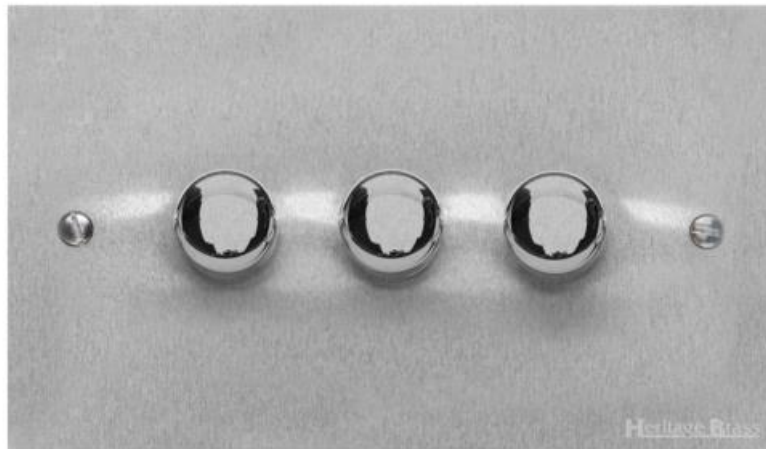

Heritage Brass

Richmond Elite Low Profile Range - Satin Chrome

3G Multi Location Primary Dimmer - LP3.873.MLP

Range	Richmond Elite Low Profile Range
Product	Richmond Elite Range Satin Chrome Switches & Sockets, LP3
Insert Type	3G Multi Location Primary Dimmer
Plate Finish	Satin Chrome
Switch Colour	Satin Chrome
Body and Switch Trim	Trimless
Height	86 mm
Width	147 mm
Fixing Hole Centres	Box Fixing = 120.6 mm
Minimum Box Depth	35
Current	-
Voltage	230 V
Power	Max 100 W - 10 Lamps
Terminal Capacity	4 mm ²
Earth Terminal Capacity	5 mm ²
Product Class 1	Face plate must be earthed
Ambient Operating Temperature	-5Å°C - 40Å°C
Recommended Location	Indoor use only
Standard	BSEN60669-2-1