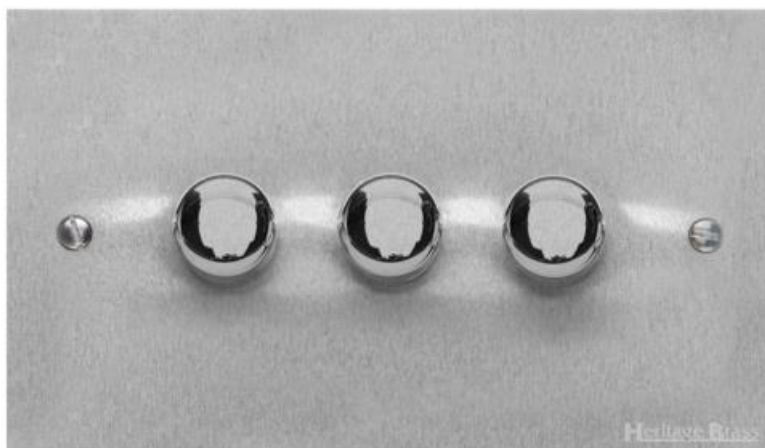

Heritage Brass

Richmond Elite Low Profile Range - Satin Chrome

3 Gang Dimmer 400 watts (Compatible with halogen/ incandescent bulbs) - LP3.873.400

Range	Richmond Elite Low Profile Range
Product	Richmond Elite Range Satin Chrome Switches & Sockets, LP3
Insert Type	3 Gang Dimmer 400 watts (Compatible with halogen/ incandescent bulbs)
Plate Finish	Satin Chrome
Switch Colour	Satin Chrome
Body and Switch Trim	Trimless
Height	86 mm
Width	147 mm
Fixing Hole Centres	Box Fixing = 120.6 mm
Minimum Box Depth	35
Current	-
Voltage	230 V
Power	60 W - 400 W Leading Edge
Terminal Capacity	4 mm ²
Earth Terminal Capacity	5 mm ²
Product Class 1	Face plate must be earthed
Ambient Operating Temperature	-5°C - 40°C
Recommended Location	Indoor use only
Standard	BS EN 55014, BS EN 60669-2-1