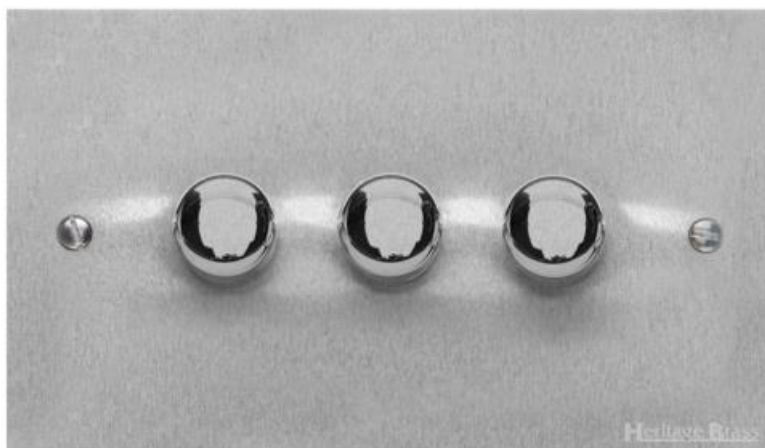

## Richmond Elite Low Profile Range - Satin Chrome

3 Gang Dimmer 250 watts (Compatible with halogen/ incandescent bulbs) - LP3.873.250

<b>Range</b>	Richmond Elite Low Profile Range
<b>Product</b>	Richmond Elite Range Satin Chrome Switches & Sockets, LP3
<b>Insert Type</b>	3 Gang Dimmer 250 watts (Compatible with halogen/ incandescent bulbs)
<b>Plate Finish</b>	Satin Chrome
<b>Switch Colour</b>	Satin Chrome
<b>Body and Switch Trim</b>	Trimless
<b>Height</b>	86 mm
<b>Width</b>	147 mm
<b>Fixing Hole Centres</b>	Box Fixing = 120.6 mm
<b>Minimum Box Depth</b>	35
<b>Current</b>	-
<b>Voltage</b>	230 V
<b>Power</b>	40 W - 250 W Leading Edge
<b>Terminal Capacity</b>	4 mm <sup>2</sup>
<b>Earth Terminal Capacity</b>	5 mm <sup>2</sup>
<b>Product Class 1</b>	Face plate must be earthed
<b>Ambient Operating Temperature</b>	-5°C - 40°C
<b>Recommended Location</b>	Indoor use only
<b>Standard</b>	BS EN 55014, BS EN 60669-2-1