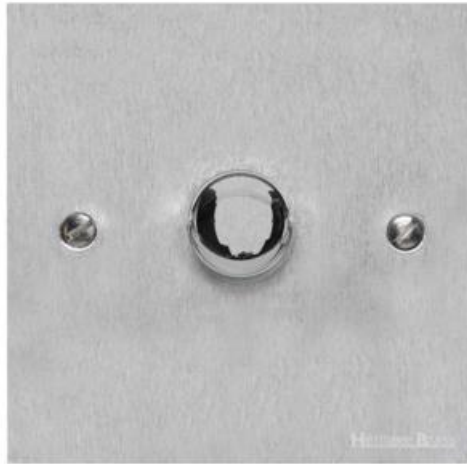

Heritage Brass

Richmond Elite Low Profile Range - Satin Chrome

1 Gang Dimmer 400 watts (Compatible with halogen/ incandescent bulbs) - LP3.871.400

Range	Richmond Elite Low Profile Range
Product	Richmond Elite Range Satin Chrome Switches & Sockets, LP3
Insert Type	1 Gang Dimmer 400 watts (Compatible with halogen/ incandescent bulbs)
Plate Finish	Satin Chrome
Switch Colour	Satin Chrome
Body and Switch Trim	Trimless
Height	86 mm
Width	86 mm
Fixing Hole Centres	Box Fixing = 60.3 mm
Minimum Box Depth	35
Current	-
Voltage	230 V
Power	60 W - 400 W Leading Edge
Terminal Capacity	4 mm ²
Earth Terminal Capacity	5 mm ²
Product Class 1	Face plate must be earthed
Ambient Operating Temperature	-5°C - 40°C
Recommended Location	Indoor use only
Standard	BS EN 55014, BS EN 60669-2-1