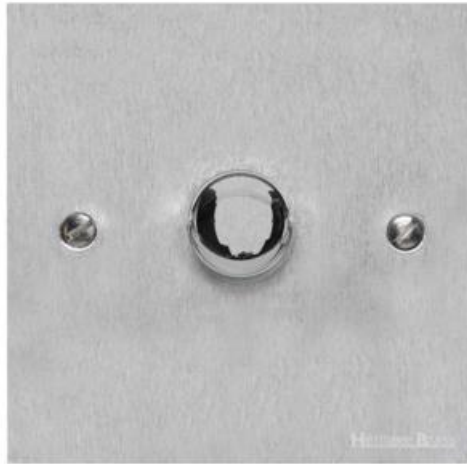

Heritage Brass

Richmond Elite Low Profile Range - Satin Chrome

1 Gang Dimmer 250 watts (Compatible with halogen/ incandescent bulbs) - LP3.871.250

Range	Richmond Elite Low Profile Range
Product	Richmond Elite Range Satin Chrome Switches & Sockets, LP3
Insert Type	1 Gang Dimmer 250 watts (Compatible with halogen/ incandescent bulbs)
Plate Finish	Satin Chrome
Switch Colour	Satin Chrome
Body and Switch Trim	Trimless
Height	86 mm
Width	86 mm
Fixing Hole Centres	Box Fixing = 60.3 mm
Minimum Box Depth	35
Current	-
Voltage	230 V
Power	40 W - 250 W Leading Edge
Terminal Capacity	4 mm ²
Earth Terminal Capacity	5 mm ²
Product Class 1	Face plate must be earthed
Ambient Operating Temperature	-5°C - 40°C
Recommended Location	Indoor use only
Standard	BS EN 55014, BS EN 60669-2-1