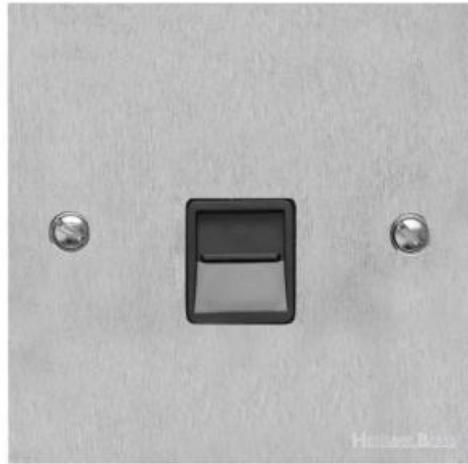

## Richmond Elite Low Profile Range - Satin Chrome

### 1 Gang Master Line Socket - LP3.867.BK-M

<b>Range</b>	Richmond Elite Low Profile Range
<b>Product</b>	Richmond Elite Range Satin Chrome Switches & Sockets, LP3
<b>Insert Type</b>	1 Gang Master Line Socket
<b>Plate Finish</b>	Satin Chrome
<b>Switch Colour</b>	-
<b>Body and Switch Trim</b>	Black
<b>Height</b>	86 mm
<b>Width</b>	86 mm
<b>Fixing Hole Centres</b>	Box Fixing = 60.3 mm
<b>Minimum Box Depth</b>	35
<b>Current</b>	-
<b>Voltage</b>	230 V
<b>Power</b>	-
<b>Terminal Capacity</b>	4 mm <sup>2</sup>
<b>Earth Terminal Capacity</b>	5 mm <sup>2</sup>
<b>Product Class 1</b>	Face plate must be earthed
<b>Ambient Operating Temperature</b>	-5°C - 40°C
<b>Recommended Location</b>	Indoor use only
<b>Standard</b>	BS 3041