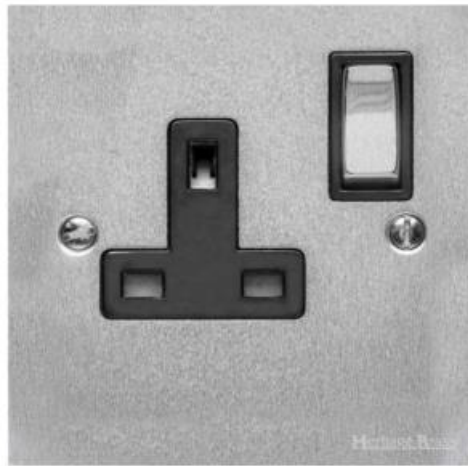

Heritage Brass

Richmond Elite Low Profile Range - Satin Chrome

Single Socket (13 Amp) - LP3.840.SCBK

Range	Richmond Elite Low Profile Range
Product	Richmond Elite Range Satin Chrome Switches & Sockets, LP3
Insert Type	Single Socket (13 Amp)
Plate Finish	Satin Chrome
Switch Colour	Satin Chrome
Body and Switch Trim	Black
Height	86 mm
Width	86 mm
Fixing Hole Centres	Box Fixing = 60.3 mm
Minimum Box Depth	35
Current	13 Amp
Voltage	230 V
Power	-
Terminal Capacity	4 mm ²
Earth Terminal Capacity	5 mm ²
Product Class 1	Face plate must be earthed
Ambient Operating Temperature	-5°C - 40°C
Recommended Location	Indoor use only
Standard	BS 1363