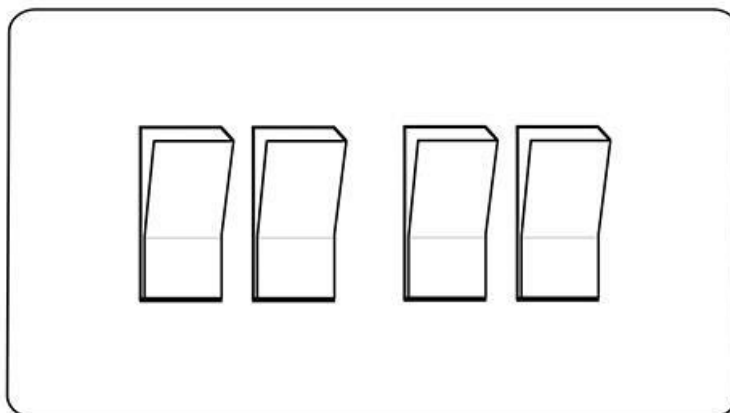

### 4 Gang 2-Way Rocker Switch - LP3.830.SCW

<b>Range</b>	Richmond Elite Low Profile Range
<b>Product</b>	Richmond Elite Range Satin Chrome Switches & Sockets, LP3
<b>Insert Type</b>	4 Gang 2-Way Rocker Switch
<b>Plate Finish</b>	Satin Chrome
<b>Switch Colour</b>	Satin Chrome
<b>Body and Switch Trim</b>	White
<b>Height</b>	86 mm
<b>Width</b>	147 mm
<b>Fixing Hole Centres</b>	Box Fixing = 120.6 mm
<b>Minimum Box Depth</b>	25
<b>Current</b>	10 Amp
<b>Voltage</b>	230 V
<b>Power</b>	-
<b>Terminal Capacity</b>	4 mm <sup>2</sup>
<b>Earth Terminal Capacity</b>	5 mm <sup>2</sup>
<b>Product Class 1</b>	Face plate must be earthed
<b>Ambient Operating Temperature</b>	-5°C - 40°C
<b>Recommended Location</b>	Indoor use only
<b>Standard</b>	BS EN 60669-1