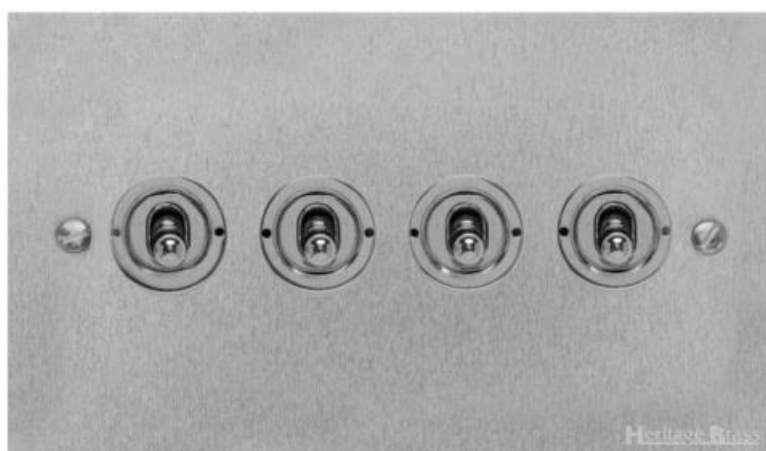

Heritage Brass

Richmond Elite Low Profile Range - Satin Chrome

4 Gang 2-Way Classic Toggle Switch - LP3.1430.SC

Range	Richmond Elite Low Profile Range
Product	Richmond Elite Range Satin Chrome Switches & Sockets, LP3
Insert Type	4 Gang 2-Way Classic Toggle Switch
Plate Finish	Satin Chrome
Switch Colour	Satin Chrome
Body and Switch Trim	Trimless
Height	86 mm
Width	147 mm
Fixing Hole Centres	Box Fixing = 120.6 mm
Minimum Box Depth	35
Current	20 Amp
Voltage	230 V
Power	-
Terminal Capacity	4 mm ²
Earth Terminal Capacity	5 mm ²
Product Class 1	Face plate must be earthed
Ambient Operating Temperature	-5°C - 40°C
Recommended Location	Indoor use only
Standard	BS EN 60669-1