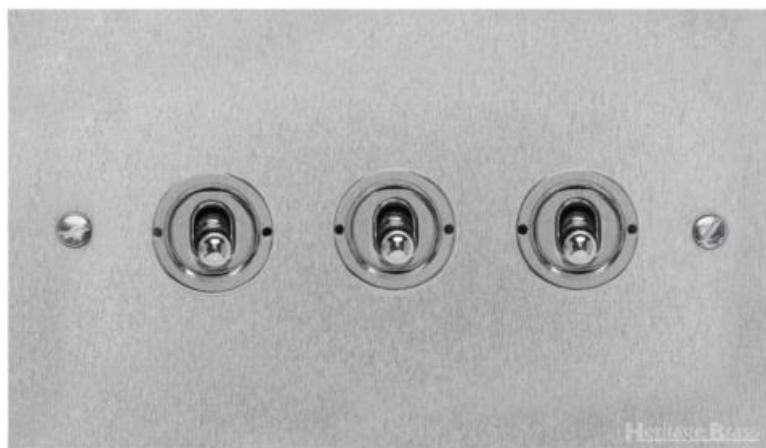

## Richmond Elite Low Profile Range - Satin Chrome

### 3 Gang 2-Way Classic Toggle Switch - LP3.1420.SC

<b>Range</b>	Richmond Elite Low Profile Range
<b>Product</b>	Richmond Elite Range Satin Chrome Switches & Sockets, LP3
<b>Insert Type</b>	3 Gang 2-Way Classic Toggle Switch
<b>Plate Finish</b>	Satin Chrome
<b>Switch Colour</b>	Satin Chrome
<b>Body and Switch Trim</b>	Trimless
<b>Height</b>	86 mm
<b>Width</b>	147 mm
<b>Fixing Hole Centres</b>	Box Fixing = 120.6 mm
<b>Minimum Box Depth</b>	35
<b>Current</b>	20 Amp
<b>Voltage</b>	230 V
<b>Power</b>	-
<b>Terminal Capacity</b>	4 mm <sup>2</sup>
<b>Earth Terminal Capacity</b>	5 mm <sup>2</sup>
<b>Product Class 1</b>	Face plate must be earthed
<b>Ambient Operating Temperature</b>	-5°C - 40°C
<b>Recommended Location</b>	Indoor use only
<b>Standard</b>	BS EN 60669-1