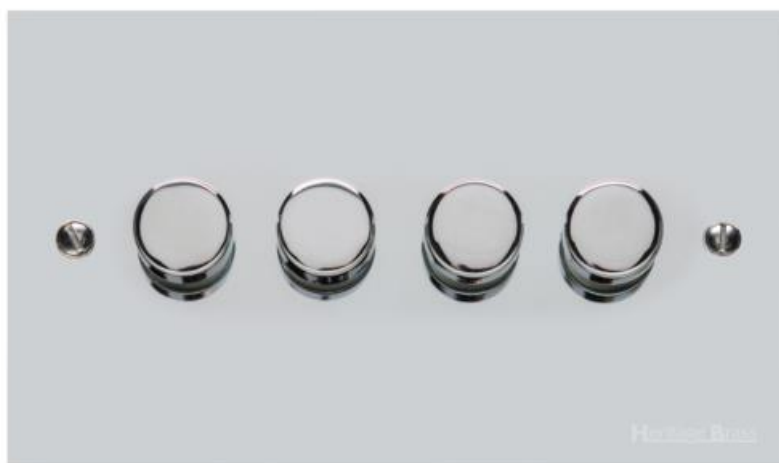

Heritage Brass

Richmond Elite Low Profile Range - Polished Chrome

4 Gang Dimmer 400 watts(Compatible with halogen/ incandescent bulbs) - LP2.874.400

Range	Richmond Elite Low Profile Range
Product	Richmond Elite Range Polished Chrome Switches & Sockets, LP2
Insert Type	4 Gang Dimmer 400 watts(Compatible with halogen/ incandescent bulbs)
Plate Finish	Polished Chrome
Switch Colour	Polished Chrome
Body and Switch Trim	Trimless
Height	86 mm
Width	147 mm
Fixing Hole Centres	Box Fixing = 120.6 mm
Minimum Box Depth	35
Current	-
Voltage	230 V
Power	60 W - 400 W Leading Edge
Terminal Capacity	4 mm ²
Earth Terminal Capacity	5 mm ²
Product Class 1	Face plate must be earthed
Ambient Operating Temperature	-5°C - 40°C
Recommended Location	Indoor use only
Standard	BS EN 55014, BS EN 60669-2-1