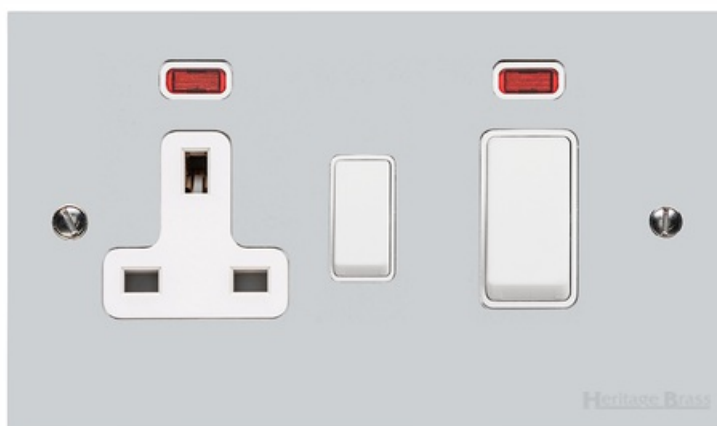

Heritage Brass

Richmond Elite Low Profile Range - Polished Chrome

45A Cooker Unit + 13A Socket - LP2.862.W

Range	Richmond Elite Low Profile Range
Product	Richmond Elite Range Polished Chrome Switches & Sockets, LP2
Insert Type	45A Cooker Unit + 13A Socket
Plate Finish	Polished Chrome
Switch Colour	White
Body and Switch Trim	White
Height	86 mm
Width	147 mm
Fixing Hole Centres	Box Fixing = 120.6 mm
Minimum Box Depth	48
Current	45 Amp
Voltage	230 V
Power	-
Terminal Capacity	4 mm ²
Earth Terminal Capacity	5 mm ²
Product Class 1	Face plate must be earthed
Ambient Operating Temperature	-5°C - 40°C
Recommended Location	Indoor use only
Standard	BS 4177, BS 1363