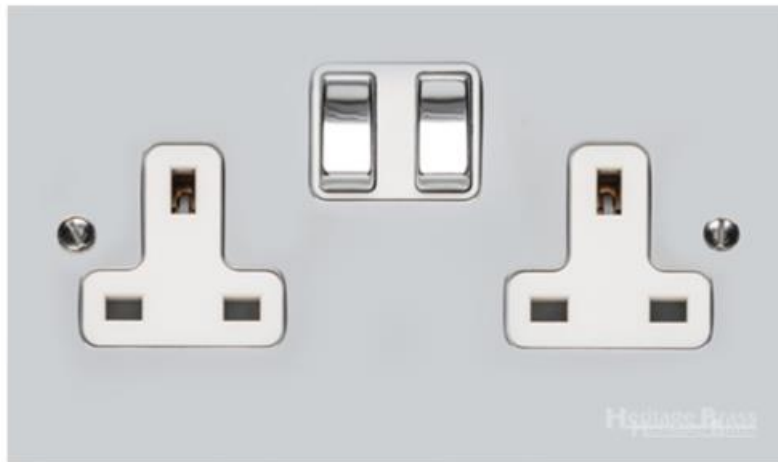

Heritage Brass

Richmond Elite Low Profile Range - Polished Chrome

Double Socket (13 Amp) - LP2.850.PCW

Range	Richmond Elite Low Profile Range
Product	Richmond Elite Range Polished Chrome Switches & Sockets, LP2
Insert Type	Double Socket (13 Amp)
Plate Finish	Polished Chrome
Switch Colour	Polished Chrome
Body and Switch Trim	White
Height	86 mm
Width	147 mm
Fixing Hole Centres	Box Fixing = 120.6 mm
Minimum Box Depth	35
Current	13 Amp
Voltage	230 V
Power	-
Terminal Capacity	4 mm ²
Earth Terminal Capacity	5 mm ²
Product Class 1	Face plate must be earthed
Ambient Operating Temperature	-5°C - 40°C
Recommended Location	Indoor use only
Standard	BS 1363