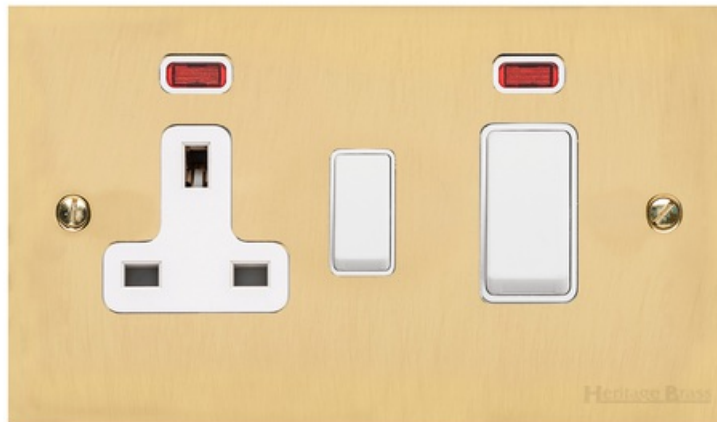

Heritage Brass

Richmond Elite Low Profile Range - Polished Brass

45A Cooker Unit + 13A Socket - LP1.862.W

Range	Richmond Elite Low Profile Range
Product	Richmond Elite Range Polished Brass Switches & Sockets, LP1
Insert Type	45A Cooker Unit + 13A Socket
Plate Finish	Polished Brass
Switch Colour	White
Body and Switch Trim	White
Height	86 mm
Width	147 mm
Fixing Hole Centres	Box Fixing = 120.6 mm
Minimum Box Depth	48
Current	45 Amp
Voltage	230 V
Power	-
Terminal Capacity	4 mm ²
Earth Terminal Capacity	5 mm ²
Product Class 1	Face plate must be earthed
Ambient Operating Temperature	-5°C - 40°C
Recommended Location	Indoor use only
Standard	BS 4177, BS 1363