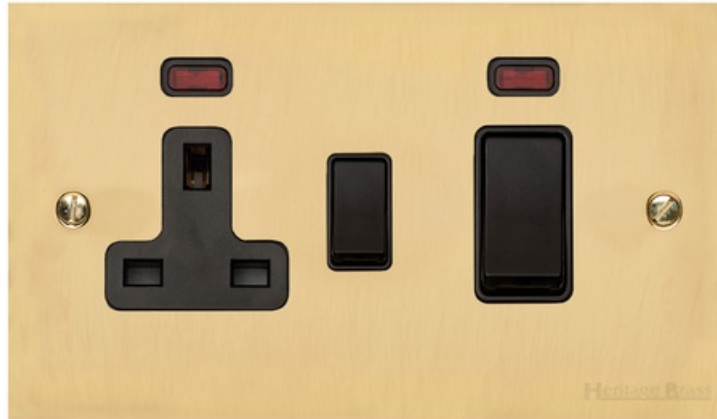

Heritage Brass

Richmond Elite Low Profile Range - Polished Brass

45A Cooker Unit + 13A Socket - LP1.862.BK

Range	Richmond Elite Low Profile Range
Product	Richmond Elite Range Polished Brass Switches & Sockets, LP1
Insert Type	45A Cooker Unit + 13A Socket
Plate Finish	Polished Brass
Switch Colour	Black
Body and Switch Trim	Black
Height	86 mm
Width	147 mm
Fixing Hole Centres	Box Fixing = 120.6 mm
Minimum Box Depth	48
Current	45 Amp
Voltage	230 V
Power	-
Terminal Capacity	4 mm ²
Earth Terminal Capacity	5 mm ²
Product Class 1	Face plate must be earthed
Ambient Operating Temperature	-5°C - 40°C
Recommended Location	Indoor use only
Standard	BS 4177, BS 1363