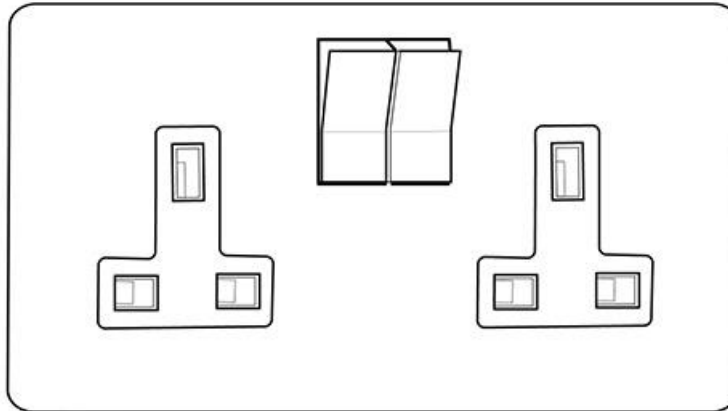

Heritage Brass

Richmond Elite Low Profile Range - Polished Brass

Double Socket (13 Amp) - LP1.850.PBW

Range	Richmond Elite Low Profile Range
Product	Richmond Elite Range Polished Brass Switches & Sockets, LP1
Insert Type	Double Socket (13 Amp)
Plate Finish	Polished Brass
Switch Colour	Polished Brass
Body and Switch Trim	White
Height	86 mm
Width	147 mm
Fixing Hole Centres	Box Fixing = 120.6 mm
Minimum Box Depth	35
Current	13 Amp
Voltage	230 V
Power	-
Terminal Capacity	4 mm ²
Earth Terminal Capacity	5 mm ²
Product Class 1	Face plate must be earthed
Ambient Operating Temperature	-5°C - 40°C
Recommended Location	Indoor use only
Standard	BS 1363