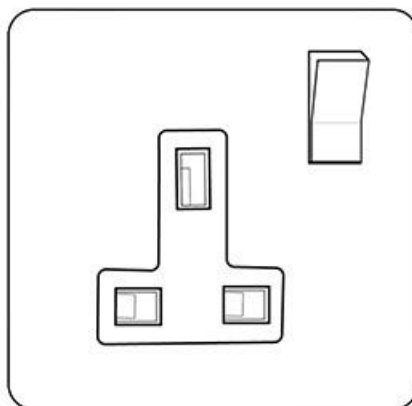

Heritage Brass

Richmond Elite Low Profile Range - Polished Brass

Single Socket (13 Amp) - LP1.840.PBW

Range	Richmond Elite Low Profile Range
Product	Richmond Elite Range Polished Brass Switches & Sockets, LP1
Insert Type	Single Socket (13 Amp)
Plate Finish	Polished Brass
Switch Colour	Polished Brass
Body and Switch Trim	White
Height	86 mm
Width	86 mm
Fixing Hole Centres	Box Fixing = 60.3 mm
Minimum Box Depth	35
Current	13 Amp
Voltage	230 V
Power	-
Terminal Capacity	4 mm ²
Earth Terminal Capacity	5 mm ²
Product Class 1	Face plate must be earthed
Ambient Operating Temperature	-5°C - 40°C
Recommended Location	Indoor use only
Standard	BS 1363