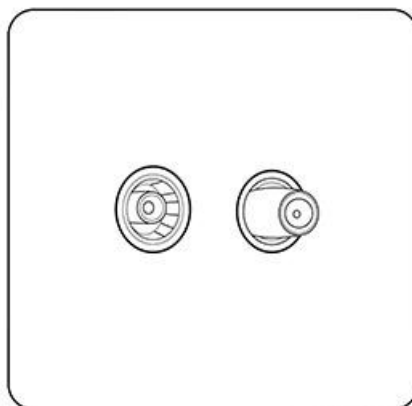

Heritage Brass

Richmond Elite Low Profile Range - Polished Brass

TV/Satellite Socket - LP1.826.W

Range	Richmond Elite Low Profile Range
Product	Richmond Elite Range Polished Brass Switches & Sockets, LP1
Insert Type	TV/Satellite Socket
Plate Finish	Polished Brass
Switch Colour	-
Body and Switch Trim	White
Height	86 mm
Width	86 mm
Fixing Hole Centres	Box Fixing = 60.3 mm
Minimum Box Depth	35
Current	-
Voltage	230 V
Power	-
Terminal Capacity	4 mm ²
Earth Terminal Capacity	5 mm ²
Product Class 1	Face plate must be earthed
Ambient Operating Temperature	-5°C - 40°C
Recommended Location	Indoor use only
Standard	BS 3041