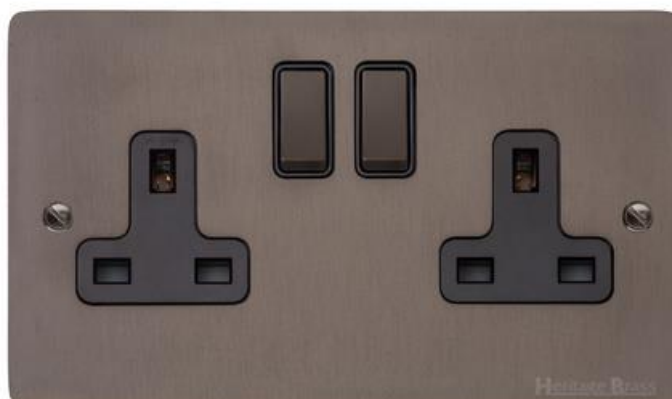

Heritage Brass

Stylist Bronze Range - Matt Bronze

Double Socket (13 Amp) - L09.150.DBZ

Range	Stylist Bronze Range
Product	Stylist Bronze Flat Plate Range Switches & Sockets, L09
Insert Type	Double Socket (13 Amp)
Plate Finish	Matt Bronze
Switch Colour	Matt Bronze
Body and Switch Trim	Matt Bronze
Height	86 mm
Width	147 mm
Fixing Hole Centres	Box Fixing = 120.6 mm
Minimum Box Depth	35
Current	13 Amp
Voltage	230 V
Power	-
Terminal Capacity	4 mm ²
Earth Terminal Capacity	5 mm ²
Product Class 1	Face plate must be earthed
Ambient Operating Temperature	-5Â°C - 40Â°C
Recommended Location	Indoor use only
Standard	BS 1363