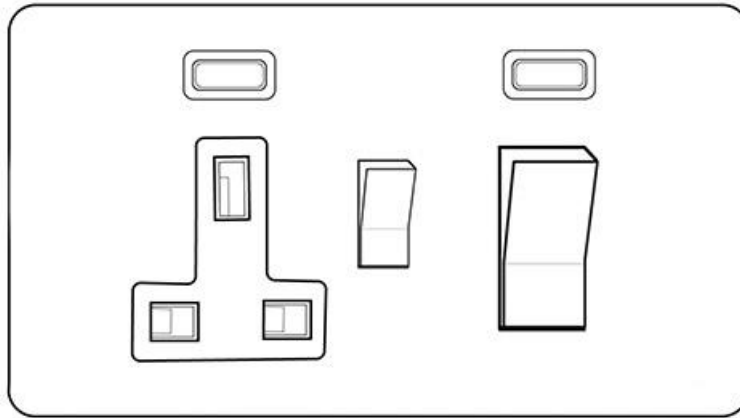

Heritage Brass

Contractor Range - Matt Bronze 45A Cooker Unit + 13A Socket - KDB962BK

Range	Contractor Range
Product	Edwardian Matt Bronze (KDB) (Black Rocker)
Insert Type	45A Cooker Unit + 13A Socket
Plate Finish	Matt Bronze
Switch Colour	Black
Body and Switch Trim	Black
Height	92 mm
Width	148 mm
Fixing Hole Centres	Box Fixing = 120.6 mm
Minimum Box Depth	48
Current	45 Amp
Voltage	230 V
Power	-
Terminal Capacity	4 mm ²
Earth Terminal Capacity	5 mm ²
Product Class 1	Face plate must be earthed
Ambient Operating Temperature	-5°C - 40°C
Recommended Location	Indoor use only
Standard	BS 4177, BS 1363