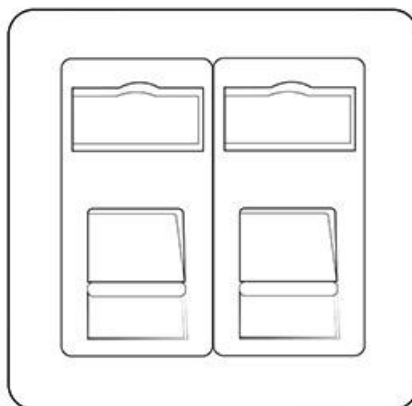

## Contractor Range - Matt Bronze 2 Gang Secondary Line Socket - KDB956BK-S

<b>Range</b>	Contractor Range
<b>Product</b>	Edwardian Matt Bronze (KDB) (Black Rocker)
<b>Insert Type</b>	2 Gang Secondary Line Socket
<b>Plate Finish</b>	Matt Bronze
<b>Switch Colour</b>	-
<b>Body and Switch Trim</b>	Black
<b>Height</b>	92 mm
<b>Width</b>	92 mm
<b>Fixing Hole Centres</b>	Box Fixing = 60.3 mm
<b>Minimum Box Depth</b>	25
<b>Current</b>	-
<b>Voltage</b>	230 V
<b>Power</b>	-
<b>Terminal Capacity</b>	4 mm <sup>2</sup>
<b>Earth Terminal Capacity</b>	5 mm <sup>2</sup>
<b>Product Class 1</b>	Face plate must be earthed
<b>Ambient Operating Temperature</b>	-5°C - 40°C
<b>Recommended Location</b>	Indoor use only
<b>Standard</b>	BS 3041