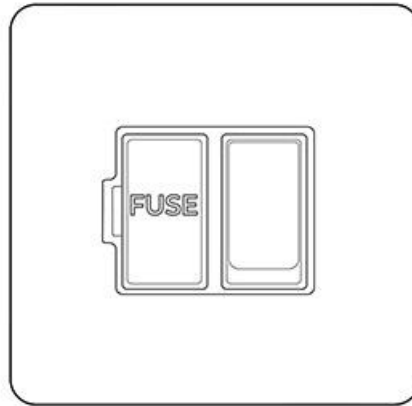

## Contractor Range - Matt Bronze Switched Spur (13 Amp) - KDB935BK

<b>Range</b>	Contractor Range
<b>Product</b>	Edwardian Matt Bronze (KDB) (Black Rocker)
<b>Insert Type</b>	Switched Spur (13 Amp)
<b>Plate Finish</b>	Matt Bronze
<b>Switch Colour</b>	Black
<b>Body and Switch Trim</b>	Black
<b>Height</b>	92 mm
<b>Width</b>	92 mm
<b>Fixing Hole Centres</b>	Box Fixing = 60.3 mm
<b>Minimum Box Depth</b>	25
<b>Current</b>	13 Amp
<b>Voltage</b>	230 V
<b>Power</b>	-
<b>Terminal Capacity</b>	4 mm <sup>2</sup>
<b>Earth Terminal Capacity</b>	5 mm <sup>2</sup>
<b>Product Class 1</b>	Face plate must be earthed
<b>Ambient Operating Temperature</b>	-5°C - 40°C
<b>Recommended Location</b>	Indoor use only
<b>Standard</b>	BS 1363