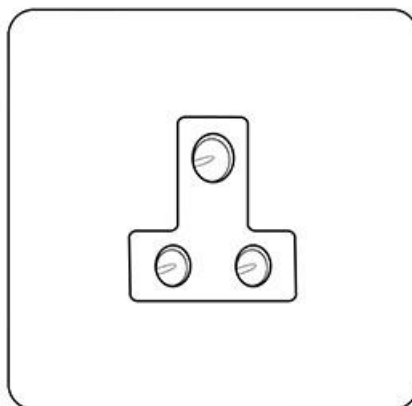

### 5 Amp 3 Round Pin Socket - KC982BN

<b>Range</b>	Contractor Range
<b>Product</b>	Edwardian Polished Chrome (KC)
<b>Insert Type</b>	5 Amp 3 Round Pin Socket
<b>Plate Finish</b>	Polished Chrome
<b>Switch Colour</b>	-
<b>Body and Switch Trim</b>	Black
<b>Height</b>	92 mm
<b>Width</b>	92 mm
<b>Fixing Hole Centres</b>	Box Fixing = 60.3 mm
<b>Minimum Box Depth</b>	25
<b>Current</b>	5 Amp
<b>Voltage</b>	230 V
<b>Power</b>	-
<b>Terminal Capacity</b>	4 mm <sup>2</sup>
<b>Earth Terminal Capacity</b>	5 mm <sup>2</sup>
<b>Product Class 1</b>	Face plate must be earthed
<b>Ambient Operating Temperature</b>	-5°C - 40°C
<b>Recommended Location</b>	Indoor use only
<b>Standard</b>	BS 546