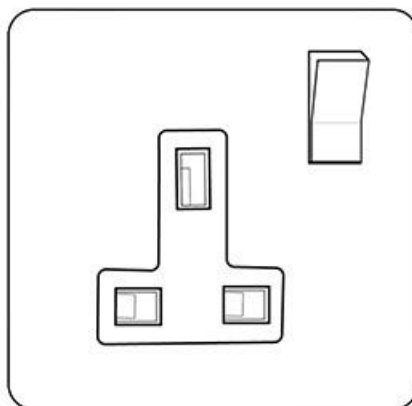

## Contractor Range - Polished Chrome

Single Socket (13 Amp) - KC940W

<b>Range</b>	Contractor Range
<b>Product</b>	Edwardian Polished Chrome (KC)
<b>Insert Type</b>	Single Socket (13 Amp)
<b>Plate Finish</b>	Polished Chrome
<b>Switch Colour</b>	White
<b>Body and Switch Trim</b>	White
<b>Height</b>	92 mm
<b>Width</b>	92 mm
<b>Fixing Hole Centres</b>	Box Fixing = 60.3 mm
<b>Minimum Box Depth</b>	25
<b>Current</b>	13 Amp
<b>Voltage</b>	230 V
<b>Power</b>	-
<b>Terminal Capacity</b>	4 mm <sup>2</sup>
<b>Earth Terminal Capacity</b>	5 mm <sup>2</sup>
<b>Product Class 1</b>	Face plate must be earthed
<b>Ambient Operating Temperature</b>	-5°C - 40°C
<b>Recommended Location</b>	Indoor use only
<b>Standard</b>	BS 1363