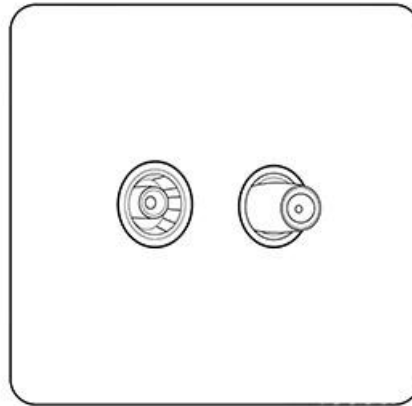

### TV/Satellite Socket - KC926BN

<b>Range</b>	Contractor Range
<b>Product</b>	Edwardian Polished Chrome (KC)
<b>Insert Type</b>	TV/Satellite Socket
<b>Plate Finish</b>	Polished Chrome
<b>Switch Colour</b>	-
<b>Body and Switch Trim</b>	Black
<b>Height</b>	92 mm
<b>Width</b>	92 mm
<b>Fixing Hole Centres</b>	Box Fixing = 60.3 mm
<b>Minimum Box Depth</b>	25
<b>Current</b>	-
<b>Voltage</b>	230 V
<b>Power</b>	-
<b>Terminal Capacity</b>	4 mm <sup>2</sup>
<b>Earth Terminal Capacity</b>	5 mm <sup>2</sup>
<b>Product Class 1</b>	Face plate must be earthed
<b>Ambient Operating Temperature</b>	-5°C - 40°C
<b>Recommended Location</b>	Indoor use only
<b>Standard</b>	BS 3041