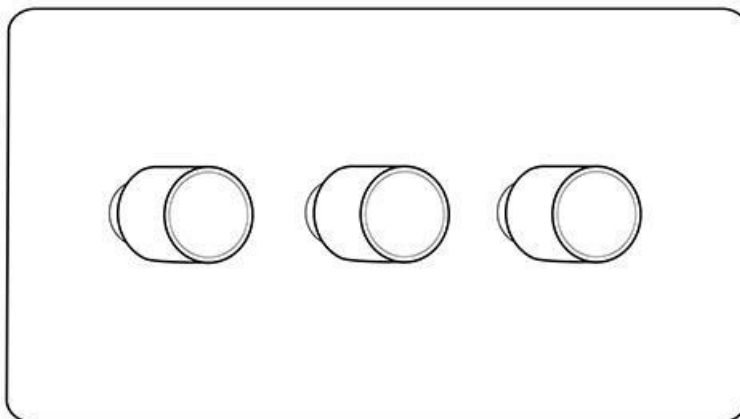

Heritage Brass

Contractor Range - Polished Brass 3G Multi Location Primary Dimmer - K973.MLP

| | |
|--------------------------------------|----------------------------------|
| Range | Contractor Range |
| Product | Edwardian Polished Brass (K) |
| Insert Type | 3G Multi Location Primary Dimmer |
| Plate Finish | Polished Brass |
| Switch Colour | Polished Brass |
| Body and Switch Trim | Trimless |
| Height | 92 mm |
| Width | 148 mm |
| Fixing Hole Centres | Box Fixing = 120.6 mm |
| Minimum Box Depth | 35 |
| Current | - |
| Voltage | 230 V |
| Power | Max 100 W - 10 Lamps |
| Terminal Capacity | 4 mm ² |
| Earth Terminal Capacity | 5 mm ² |
| Product Class 1 | Face plate must be earthed |
| Ambient Operating Temperature | -5Â°C - 40Â°C |
| Recommended Location | Indoor use only |
| Standard | BSEN60669-2-1 |