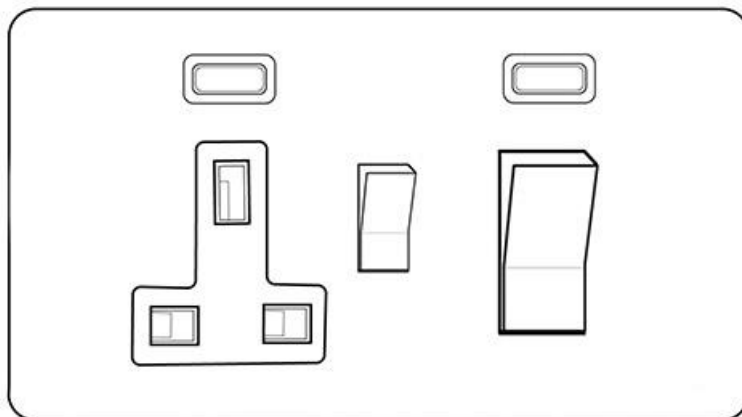

Heritage Brass

Contractor Range - Polished Brass

45A Cooker Unit + 13A Socket - K962BN

Range	Contractor Range
Product	Edwardian Polished Brass (K)
Insert Type	45A Cooker Unit + 13A Socket
Plate Finish	Polished Brass
Switch Colour	Black
Body and Switch Trim	Black
Height	92 mm
Width	148 mm
Fixing Hole Centres	Box Fixing = 120.6 mm
Minimum Box Depth	48
Current	45 Amp
Voltage	230 V
Power	-
Terminal Capacity	4 mm ²
Earth Terminal Capacity	5 mm ²
Product Class 1	Face plate must be earthed
Ambient Operating Temperature	-5°C - 40°C
Recommended Location	Indoor use only
Standard	BS 4177, BS 1363