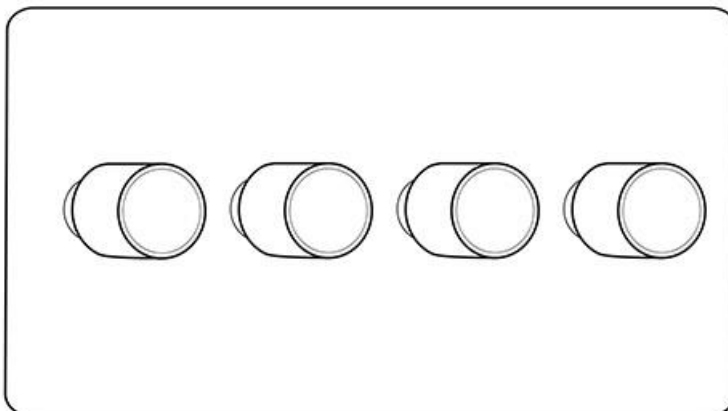

Heritage Brass

Georgian Elite Range - Antique Brass

4 Gang Dimmer 400 watts(Compatible with halogen/ incandescent bulbs) - J91.974.400

Range	Georgian Elite Range
Product	Georgian Elite Range Antique Brass Switches & Sockets, J91
Insert Type	4 Gang Dimmer 400 watts(Compatible with halogen/ incandescent bulbs)
Plate Finish	Antique Brass
Switch Colour	Antique Brass
Body and Switch Trim	Trimless
Height	86 mm
Width	147 mm
Fixing Hole Centres	Box Fixing = 120.6 mm
Minimum Box Depth	35
Current	-
Voltage	230 V
Power	60 W - 400 W Leading Edge
Terminal Capacity	4 mm ²
Earth Terminal Capacity	5 mm ²
Product Class 1	Face plate must be earthed
Ambient Operating Temperature	-5°C - 40°C
Recommended Location	Indoor use only
Standard	BS EN 55014, BS EN 60669-2-1