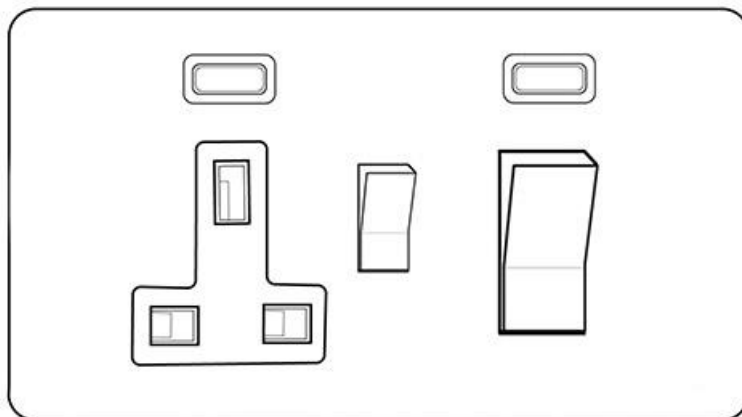

Heritage Brass

Georgian Elite Range - Antique Brass

45A Cooker Unit + 13A Socket - J91.962.BK

Range	Georgian Elite Range
Product	Georgian Elite Range Antique Brass Switches & Sockets, J91
Insert Type	45A Cooker Unit + 13A Socket
Plate Finish	Antique Brass
Switch Colour	Black
Body and Switch Trim	Black
Height	86 mm
Width	147 mm
Fixing Hole Centres	Box Fixing = 120.6 mm
Minimum Box Depth	48
Current	45 Amp
Voltage	230 V
Power	-
Terminal Capacity	4 mm ²
Earth Terminal Capacity	5 mm ²
Product Class 1	Face plate must be earthed
Ambient Operating Temperature	-5°C - 40°C
Recommended Location	Indoor use only
Standard	BS 4177, BS 1363