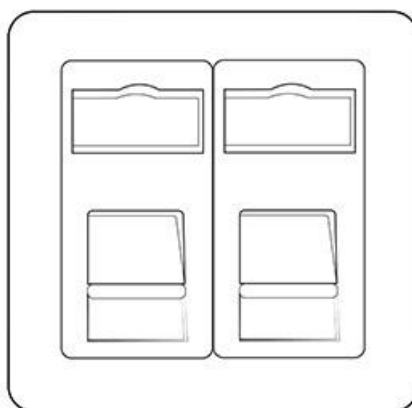

Heritage Brass

Georgian Elite Range - Antique Brass

2 Gang Secondary Line Socket - J91.956.BK-S

Range	Georgian Elite Range
Product	Georgian Elite Range Antique Brass Switches & Sockets, J91
Insert Type	2 Gang Secondary Line Socket
Plate Finish	Antique Brass
Switch Colour	-
Body and Switch Trim	Black
Height	86 mm
Width	86 mm
Fixing Hole Centres	Box Fixing = 60.3 mm
Minimum Box Depth	35
Current	-
Voltage	230 V
Power	-
Terminal Capacity	4 mm ²
Earth Terminal Capacity	5 mm ²
Product Class 1	Face plate must be earthed
Ambient Operating Temperature	-5°C - 40°C
Recommended Location	Indoor use only
Standard	BS 3041