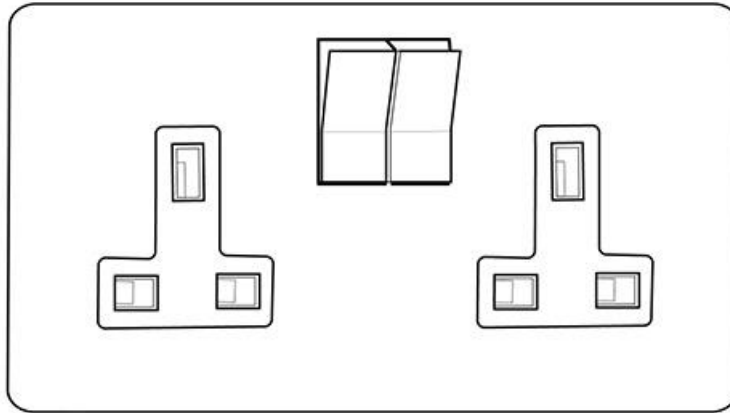

Heritage Brass

Georgian Elite Range - Antique Brass

Double Socket (13 Amp) - J91.850.ABBK

Range	Georgian Elite Range
Product	Georgian Elite Range Antique Brass Switches & Sockets, J91
Insert Type	Double Socket (13 Amp)
Plate Finish	Antique Brass
Switch Colour	Antique Brass
Body and Switch Trim	Black
Height	86 mm
Width	147 mm
Fixing Hole Centres	Box Fixing = 120.6 mm
Minimum Box Depth	35
Current	13 Amp
Voltage	230 V
Power	-
Terminal Capacity	4 mm ²
Earth Terminal Capacity	5 mm ²
Product Class 1	Face plate must be earthed
Ambient Operating Temperature	-5°C - 40°C
Recommended Location	Indoor use only
Standard	BS 1363