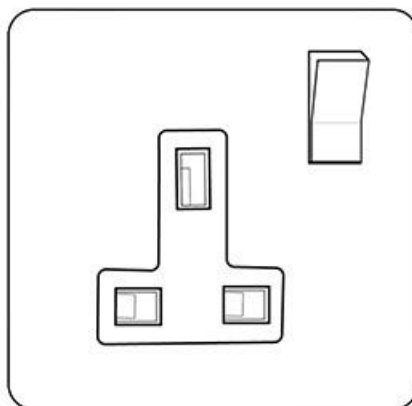

Heritage Brass

Georgian Elite Range - Antique Brass

Single Socket (13 Amp) - J91.840.ABBK

Range	Georgian Elite Range
Product	Georgian Elite Range Antique Brass Switches & Sockets, J91
Insert Type	Single Socket (13 Amp)
Plate Finish	Antique Brass
Switch Colour	Antique Brass
Body and Switch Trim	Black
Height	86 mm
Width	86 mm
Fixing Hole Centres	Box Fixing = 60.3 mm
Minimum Box Depth	35
Current	13 Amp
Voltage	230 V
Power	-
Terminal Capacity	4 mm ²
Earth Terminal Capacity	5 mm ²
Product Class 1	Face plate must be earthed
Ambient Operating Temperature	-5°C - 40°C
Recommended Location	Indoor use only
Standard	BS 1363