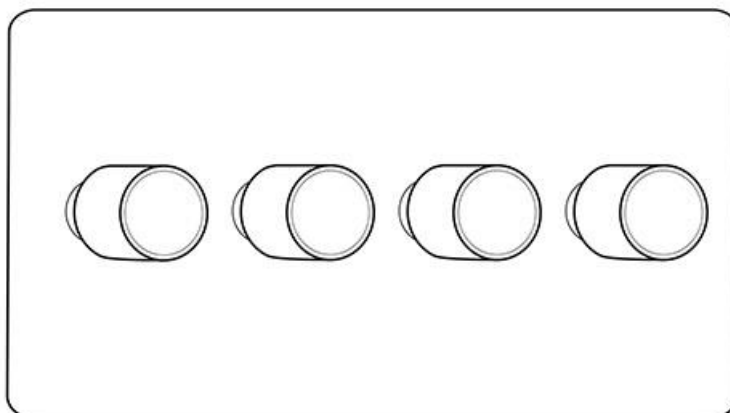

Heritage Brass

Georgian Elite Range - Polished Chrome

4 Gang Dimmer 400 watts(Compatible with halogen/ incandescent bulbs) - J02.974.400

Range	Georgian Elite Range
Product	Georgian Elite Range Polished Chrome Switches & Sockets, J02
Insert Type	4 Gang Dimmer 400 watts(Compatible with halogen/ incandescent bulbs)
Plate Finish	Polished Chrome
Switch Colour	Polished Chrome
Body and Switch Trim	Trimless
Height	86 mm
Width	147 mm
Fixing Hole Centres	Box Fixing = 120.6 mm
Minimum Box Depth	35
Current	-
Voltage	230 V
Power	60 W - 400 W Leading Edge
Terminal Capacity	4 mm ²
Earth Terminal Capacity	5 mm ²
Product Class 1	Face plate must be earthed
Ambient Operating Temperature	-5°C - 40°C
Recommended Location	Indoor use only
Standard	BS EN 55014, BS EN 60669-2-1