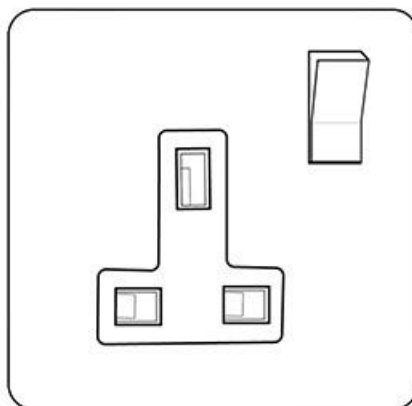

Heritage Brass

Georgian Elite Range - Polished Chrome

Single Socket (13 Amp) - J02.840.PCBK

Range	Georgian Elite Range
Product	Georgian Elite Range Polished Chrome Switches & Sockets, J02
Insert Type	Single Socket (13 Amp)
Plate Finish	Polished Chrome
Switch Colour	Polished Chrome
Body and Switch Trim	Black
Height	86 mm
Width	86 mm
Fixing Hole Centres	Box Fixing = 60.3 mm
Minimum Box Depth	35
Current	13 Amp
Voltage	230 V
Power	-
Terminal Capacity	4 mm ²
Earth Terminal Capacity	5 mm ²
Product Class 1	Face plate must be earthed
Ambient Operating Temperature	-5°C - 40°C
Recommended Location	Indoor use only
Standard	BS 1363