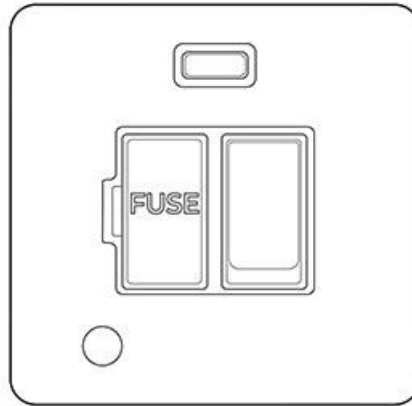

Heritage Brass

Georgian Elite Range - Polished Chrome Switched Spur with Neon + Cord (13 Amp) - J02.838.PCW

Range	Georgian Elite Range
Product	Georgian Elite Range Polished Chrome Switches & Sockets, J02
Insert Type	Switched Spur with Neon + Cord (13 Amp)
Plate Finish	Polished Chrome
Switch Colour	Polished Chrome
Body and Switch Trim	White
Height	86 mm
Width	86 mm
Fixing Hole Centres	Box Fixing = 60.3 mm
Minimum Box Depth	35
Current	13 Amp
Voltage	230 V
Power	-
Terminal Capacity	4 mm ²
Earth Terminal Capacity	5 mm ²
Product Class 1	Face plate must be earthed
Ambient Operating Temperature	-5°C - 40°C
Recommended Location	Indoor use only
Standard	BS 1363