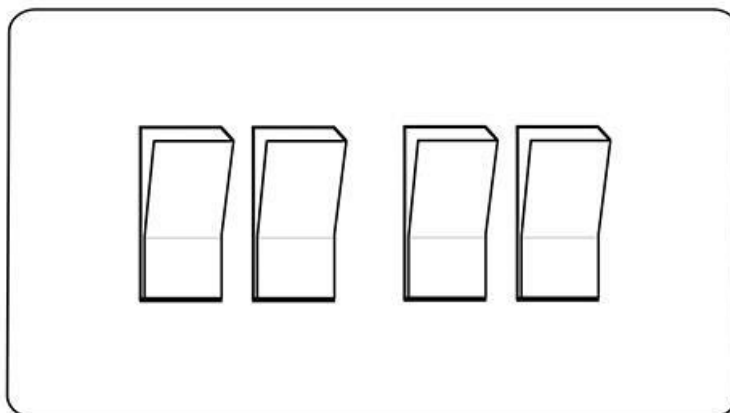

Heritage Brass

Georgian Elite Range - Polished Chrome

4 Gang 2-Way Rocker Switch - J02.830.PCBK

Range	Georgian Elite Range
Product	Georgian Elite Range Polished Chrome Switches & Sockets, J02
Insert Type	4 Gang 2-Way Rocker Switch
Plate Finish	Polished Chrome
Switch Colour	Polished Chrome
Body and Switch Trim	Black
Height	86 mm
Width	147 mm
Fixing Hole Centres	Box Fixing = 120.6 mm
Minimum Box Depth	25
Current	10 Amp
Voltage	230 V
Power	-
Terminal Capacity	4 mm ²
Earth Terminal Capacity	5 mm ²
Product Class 1	Face plate must be earthed
Ambient Operating Temperature	-5°C - 40°C
Recommended Location	Indoor use only
Standard	BS EN 60669-1