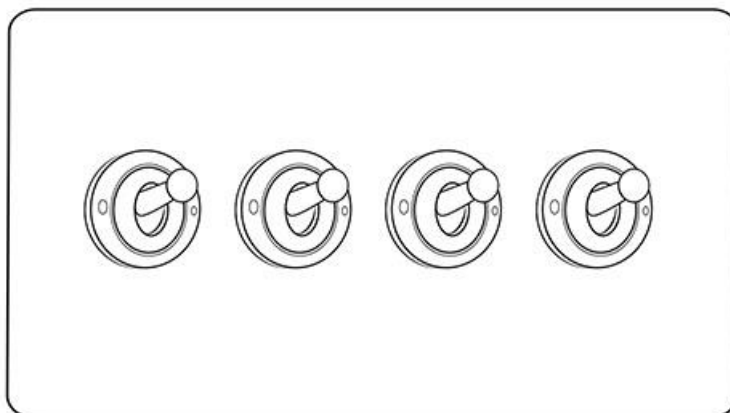

Heritage Brass

Georgian Elite Range - Polished Chrome

4 Gang 2-Way Classic Toggle Switch - J02.1430.PC

Range	Georgian Elite Range
Product	Georgian Elite Range Polished Chrome Switches & Sockets, J02
Insert Type	4 Gang 2-Way Classic Toggle Switch
Plate Finish	Polished Chrome
Switch Colour	Polished Chrome
Body and Switch Trim	Trimless
Height	86 mm
Width	147 mm
Fixing Hole Centres	Box Fixing = 120.6 mm
Minimum Box Depth	35
Current	20 Amp
Voltage	230 V
Power	-
Terminal Capacity	4 mm ²
Earth Terminal Capacity	5 mm ²
Product Class 1	Face plate must be earthed
Ambient Operating Temperature	-5°C - 40°C
Recommended Location	Indoor use only
Standard	BS EN 60669-1