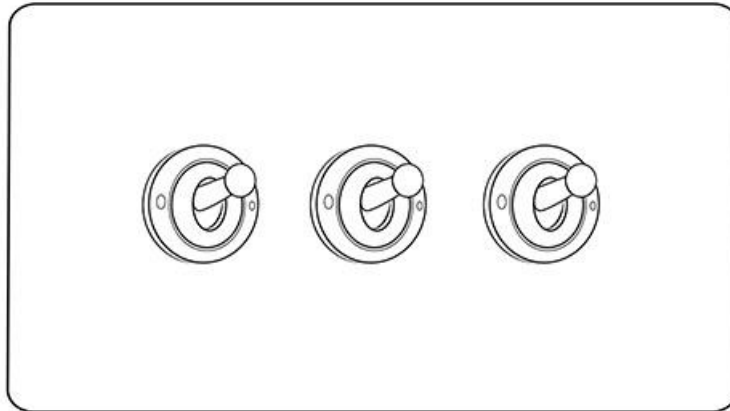

Heritage Brass

Georgian Elite Range - Polished Chrome

3 Gang 2-Way Classic Toggle Switch - J02.1420.PC

Range	Georgian Elite Range
Product	Georgian Elite Range Polished Chrome Switches & Sockets, J02
Insert Type	3 Gang 2-Way Classic Toggle Switch
Plate Finish	Polished Chrome
Switch Colour	Polished Chrome
Body and Switch Trim	Trimless
Height	86 mm
Width	147 mm
Fixing Hole Centres	Box Fixing = 120.6 mm
Minimum Box Depth	35
Current	20 Amp
Voltage	230 V
Power	-
Terminal Capacity	4 mm ²
Earth Terminal Capacity	5 mm ²
Product Class 1	Face plate must be earthed
Ambient Operating Temperature	-5°C - 40°C
Recommended Location	Indoor use only
Standard	BS EN 60669-1