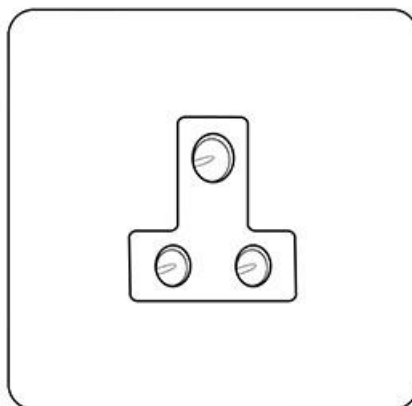

Heritage Brass

Georgian Elite Range - Polished Brass

5 Amp 3 Round Pin Socket - J01.982.W

Range	Georgian Elite Range
Product	Georgian Elite Range Polished Brass Switches & Sockets, J01
Insert Type	5 Amp 3 Round Pin Socket
Plate Finish	Polished Brass
Switch Colour	-
Body and Switch Trim	White
Height	86 mm
Width	86 mm
Fixing Hole Centres	Box Fixing = 60.3 mm
Minimum Box Depth	35
Current	4 Amp
Voltage	230 V
Power	-
Terminal Capacity	4 mm ²
Earth Terminal Capacity	5 mm ²
Product Class 1	Face plate must be earthed
Ambient Operating Temperature	-5°C - 40°C
Recommended Location	Indoor use only
Standard	BS 546