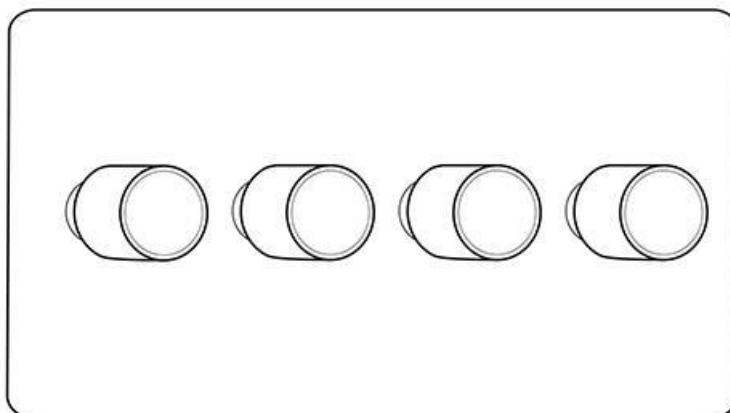

Heritage Brass

Georgian Elite Range - Polished Brass 4G Multi Location Secondary Dimmer - J01.974.MLS

Range	Georgian Elite Range
Product	Georgian Elite Range Polished Brass Switches & Sockets, J01
Insert Type	4G Multi Location Secondary Dimmer
Plate Finish	Polished Brass
Switch Colour	Polished Brass
Body and Switch Trim	Trimless
Height	86 mm
Width	147 mm
Fixing Hole Centres	Box Fixing = 120.6 mm
Minimum Box Depth	35
Current	-
Voltage	230 V
Power	Max 100 W - 10 Lamps
Terminal Capacity	4 mm ²
Earth Terminal Capacity	5 mm ²
Product Class 1	Face plate must be earthed
Ambient Operating Temperature	-5Å°C - 40Å°C
Recommended Location	Indoor use only
Standard	BSEN60669-2-1